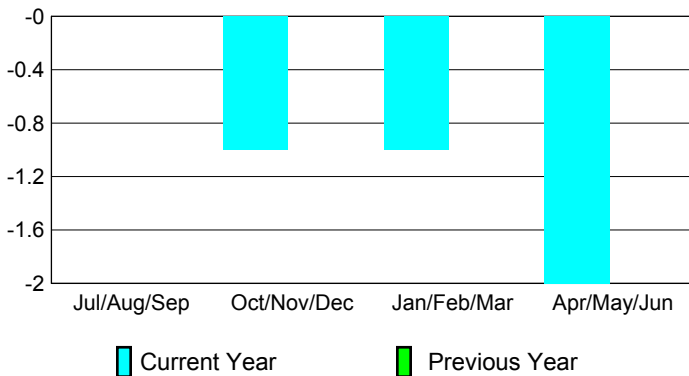

2009-2010 GMT Quarterly Report for District (or Undistricted) **District 307 A**

GMT: **Doctor DATUK K NAGARATNA**

Location: **INDONESIA**

GMT CA: **7**

CLUBS

Club Results
2009-2010

Clubs
2008-2009

Month	New Club Goal	Actual New Clubs	Actual Dropped Clubs	Gain/Loss of Clubs	Gain/Loss of Clubs
Jul/Aug/Sep	1	0	0	0	0
Oct/Nov/Dec	1	0	-1	-1	0
Jan/Feb/Mar	2	0	-1	-1	0
Apr/May/June	1	0	-2	-2	0
Totals	5	0	-4	-4	0

Club Results 2009-2010

Goal, New, Dropped, Gain/Loss

Comparison of Club Gain/Loss

Current Year Compared to the Previous Year

YTD Status Quo Clubs 2009-2010

Status Quo Clubs Compared to Status Quo Members

MEMBERSHIP