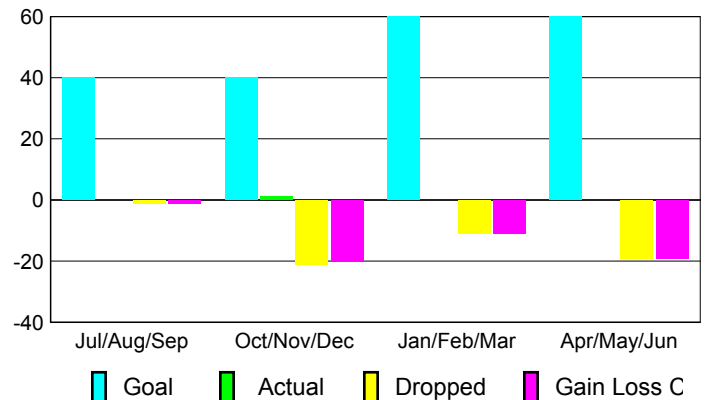

Membership Results 2009-2010

Goal, New, Dropped, Gain/Loss

Comparison of Membership Gain/Loss

Current Year Compared to the Previous Year