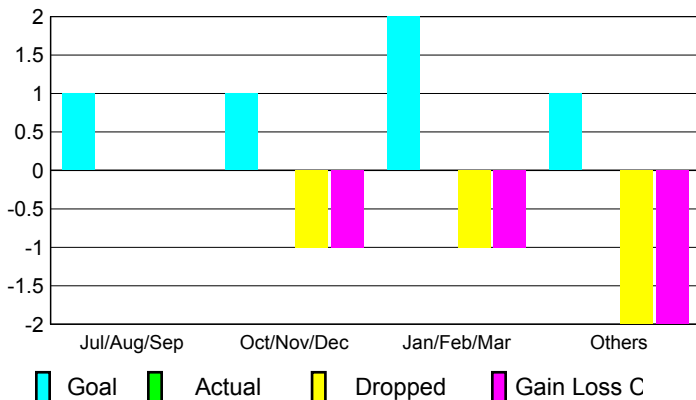

2009-2010 GMT Quarterly Report for District (or Undistricted) **District 307 A**

GMT: **Doctor DATUK K NAGARATNA**

Location: **INDONESIA**

GMT CA: **7**

CLUBS

Club Results
2009-2010

Clubs
2008-2009

Month	New Club Goal	Actual New Clubs	Actual Dropped Clubs	Gain/Loss of Clubs	Gain/Loss of Clubs
Jul/Aug/Sep	1	0	0	0	0
Oct/Nov/Dec	1	0	-1	-1	0
Jan/Feb/Mar	2	0	-1	-1	0
Apr/May/June	1	0	-2	-2	0
Totals	5	0	-4	-4	0

Club Results 2009-2010

Goal, New, Dropped, Gain/Loss

Comparison of Club Gain/Loss

Current Year Compared to the Previous Year

YTD Status Quo Clubs 2009-2010

Status Quo Clubs Compared to Status Quo Members

MEMBERSHIP

Membership Results
2009-2010

Membership
2008-2009

Month	Net Memb Goal	Actual New Memb	Actual Dropped Memb	Gain/Loss of Memb	Gain/Loss of Memb
Jul/Aug/Sep	40	0	-1	-1	-7
Oct/Nov/Dec	40	1	-21	-20	-9
Jan/Feb/Mar	60	0	-11	-11	1
Apr/May/June	60	0	-19	-19	-4
Totals	200	1	-52	-51	-19