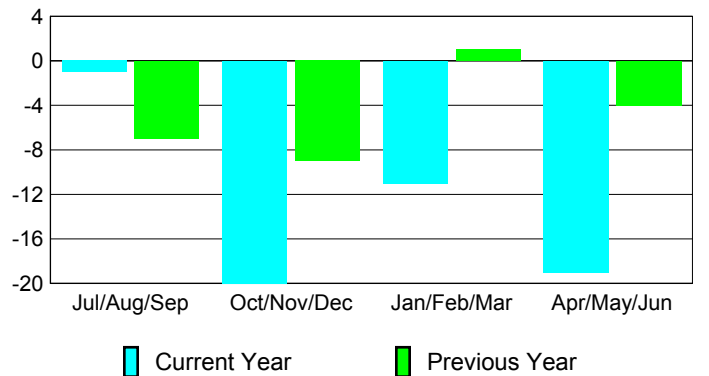

Membership Results
2009-2010

Membership
2008-2009

Month	Net Memb Goal	Actual New Memb	Actual Dropped Memb	Gain/Loss of Memb	Gain/Loss of Memb
Jul/Aug/Sep	40	0	-1	-1	-7
Oct/Nov/Dec	40	1	-21	-20	-9
Jan/Feb/Mar	60	0	-11	-11	1
Apr/May/June	60	0	-19	-19	-4
Totals	200	1	-52	-51	-19

Membership Results 2009-2010

Goal, New, Dropped, Gain/Loss

Comparison of Membership Gain/Loss

Current Year Compared to the Previous Year

Gender Comparison 2009-2010

Jul/Aug/Sep

Oct/Nov/Dec

Jan/Feb/Mar