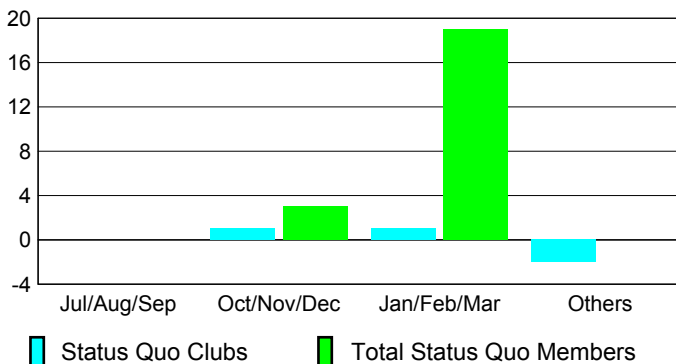

Club Results 2009-2010

Goal, New, Dropped, Gain/Loss

Comparison of Club Gain/Loss

Current Year Compared to the Previous Year

YTD Status Quo Clubs 2009-2010

Status Quo Clubs Compared to Status Quo Members

MEMBERSHIP

Membership Results
2009-2010

Membership
2008-2009

Month	Net Memb Goal	Actual New Memb	Actual Dropped Memb	Gain/Loss of Memb	Gain/Loss of Memb
Jul/Aug/Sep	40	0	-1	-1	-7
Oct/Nov/Dec	40	1	-21	-20	-9
Jan/Feb/Mar	60	0	-11	-11	1
Apr/May/June	60	0	-19	-19	-4
Totals	200	1	-52	-51	-19